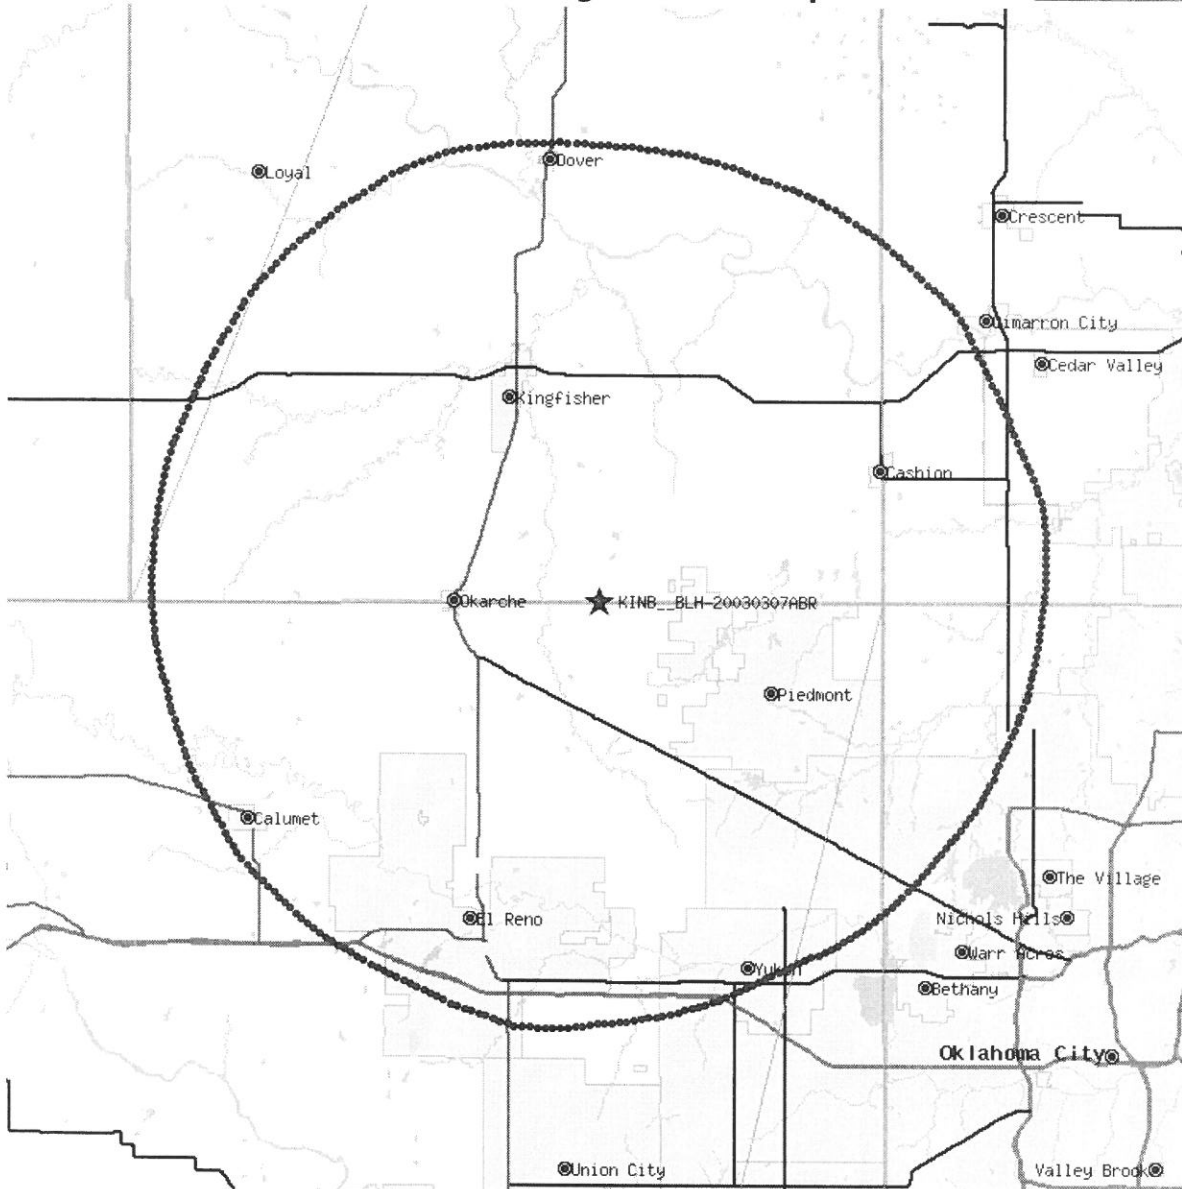

Audio and Video Divisions

FM and TV Service Contour Maps

(202)-418-2700

FCC > MB > Audio Division - Video Division FM Query TV Query

FCC site map

Service Area on a Tiger Census Map

Close Map Page

LEGEND

— State	▨ Military Area
— County	▨ National Park
▨ Lake/Pond/Ocean	▨ City
— Expressway	— County
— Highway	
— Connector	
▨ Stream	

Scale 1:297553

0 2 4 6 8 10 mi
0 5 10 15 km

*average--true scale depends on monitor resolution

7725 W Britton Road Suite B

KSYY Transmitter Location

7725W Britton Road suite B