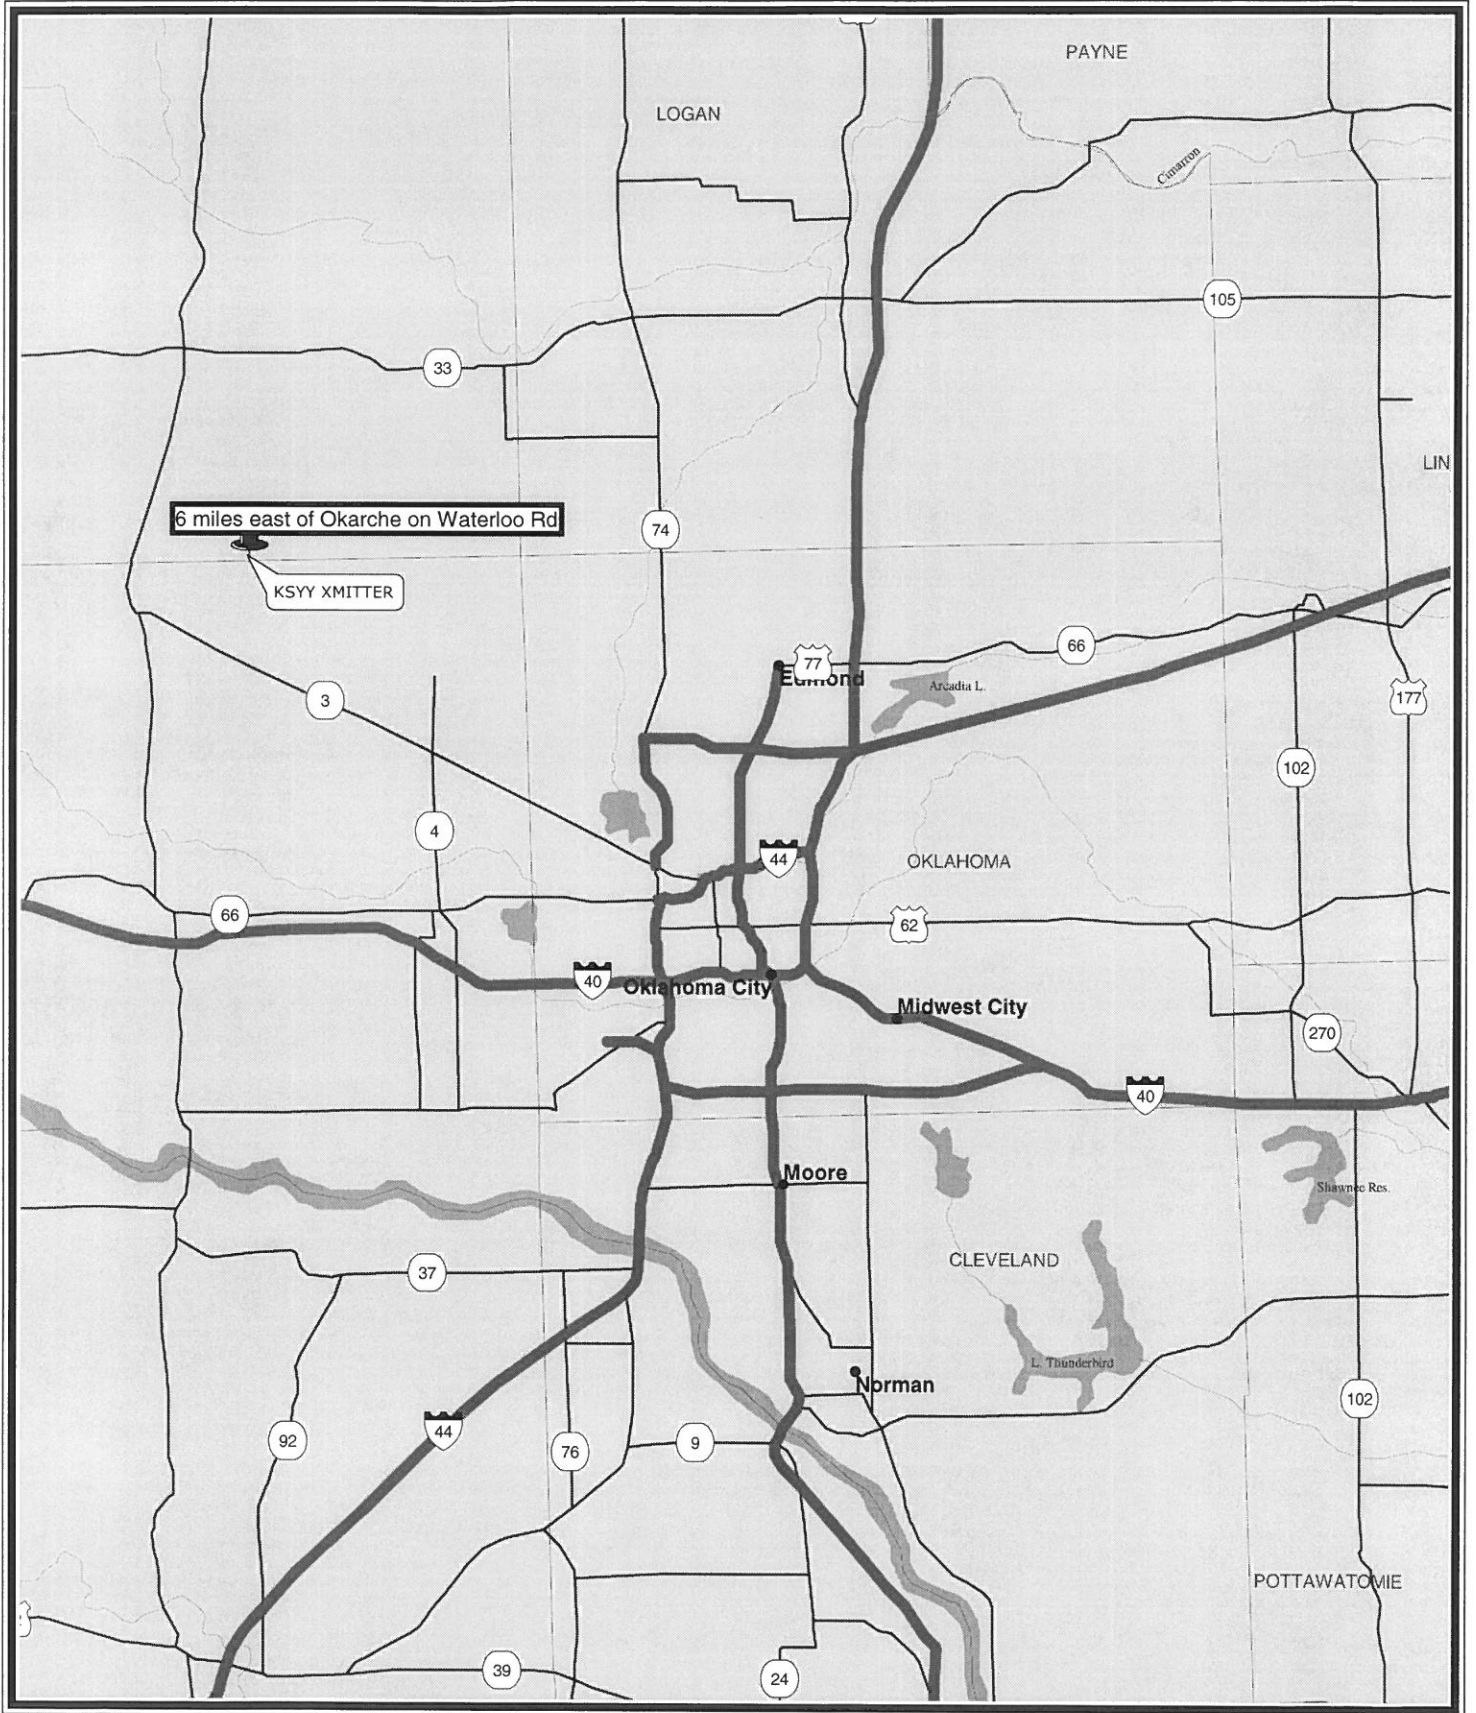

KSYY Transmitter Location

7725W Britton Road suite B